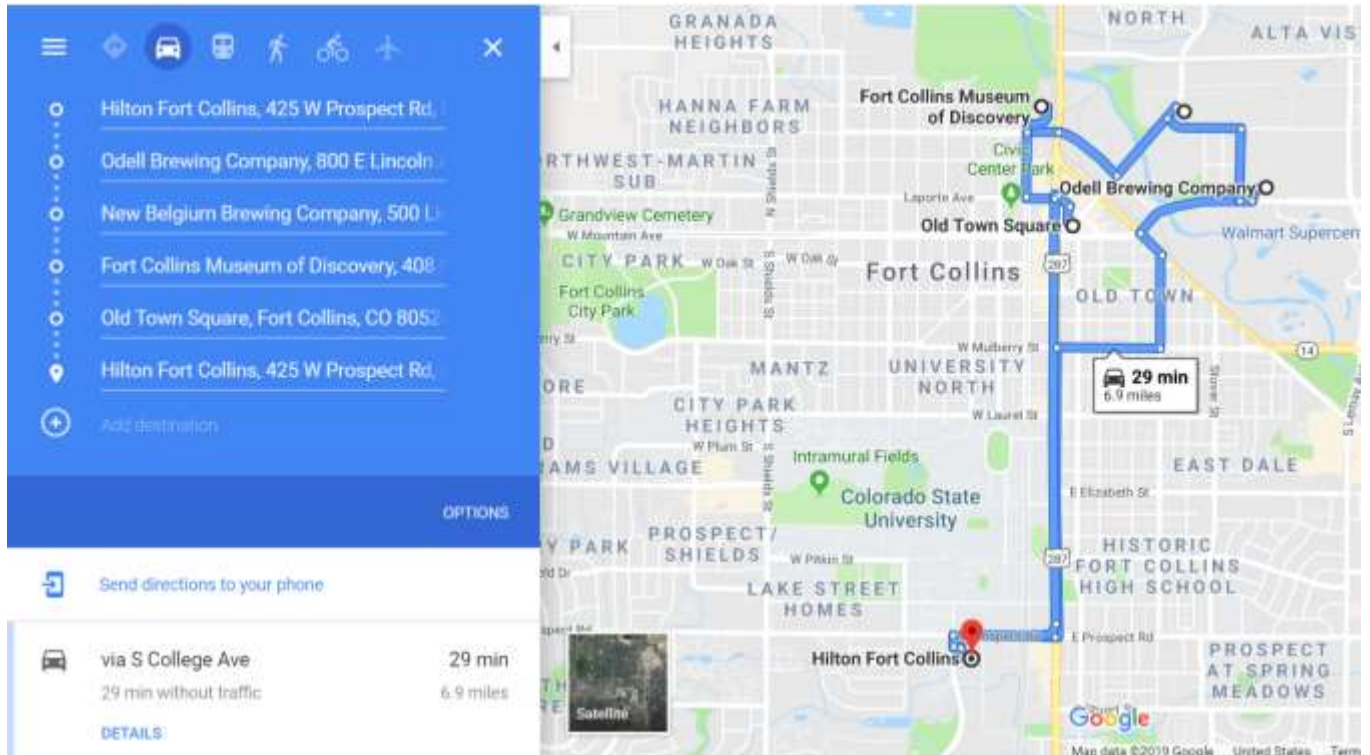

2019 US-IALE Thursday Cancelled Field Trips Shuttle Bus to Downtown Fort Collins

9:30 AM – 3:30 PM

Departure Times (same pattern each hour):

9:30 - Hilton

9:45 – Odell’s Brewery

9:55 - New Belgium Brewery

10:05 - Fort Collins Museum of Discovery

10:15 - Old Town Square on East Mountain Ave.

10:30 - Hilton

Final loop leaves Hilton at 2:30, arrives at Hilton at 3:30!

Ideas for places to go and things to do:

Indoor rock climbing

Yoga

Art Museums

Brewery Tours (*most open at 11 AM*)